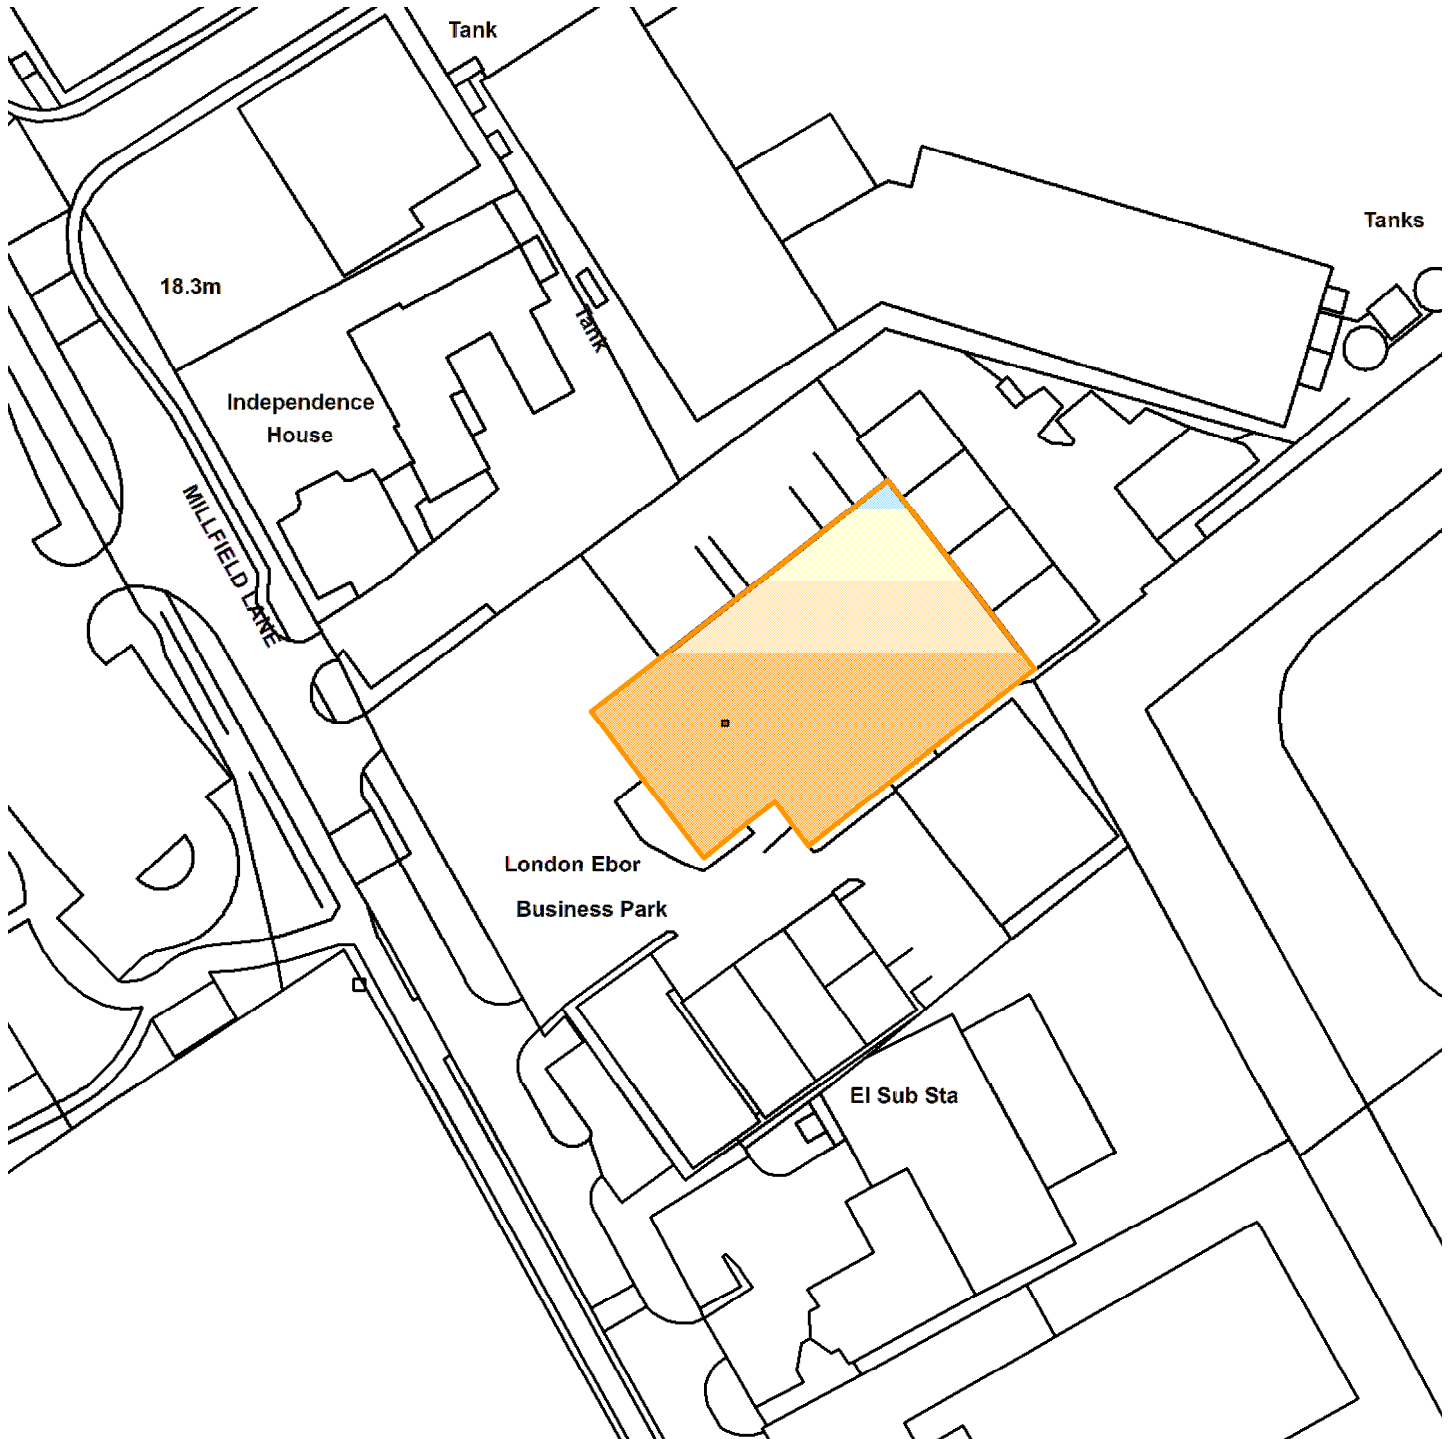

16/02545/FULM

London Ebor Developments Plc, Millfield Business Centre

Scale : 1:1140

Reproduced from the Ordnance Survey map with the permission of the Controller of Her Majesty's Stationery Office © Crown Copyright 2000.

Unauthorised reproduction infringes Crown Copyright and may lead to prosecution or civil proceedings.

Organisation	Not Set
Department	Not Set
Comments	Site Plan
Date	12 March 2019
SLA Number	Not Set